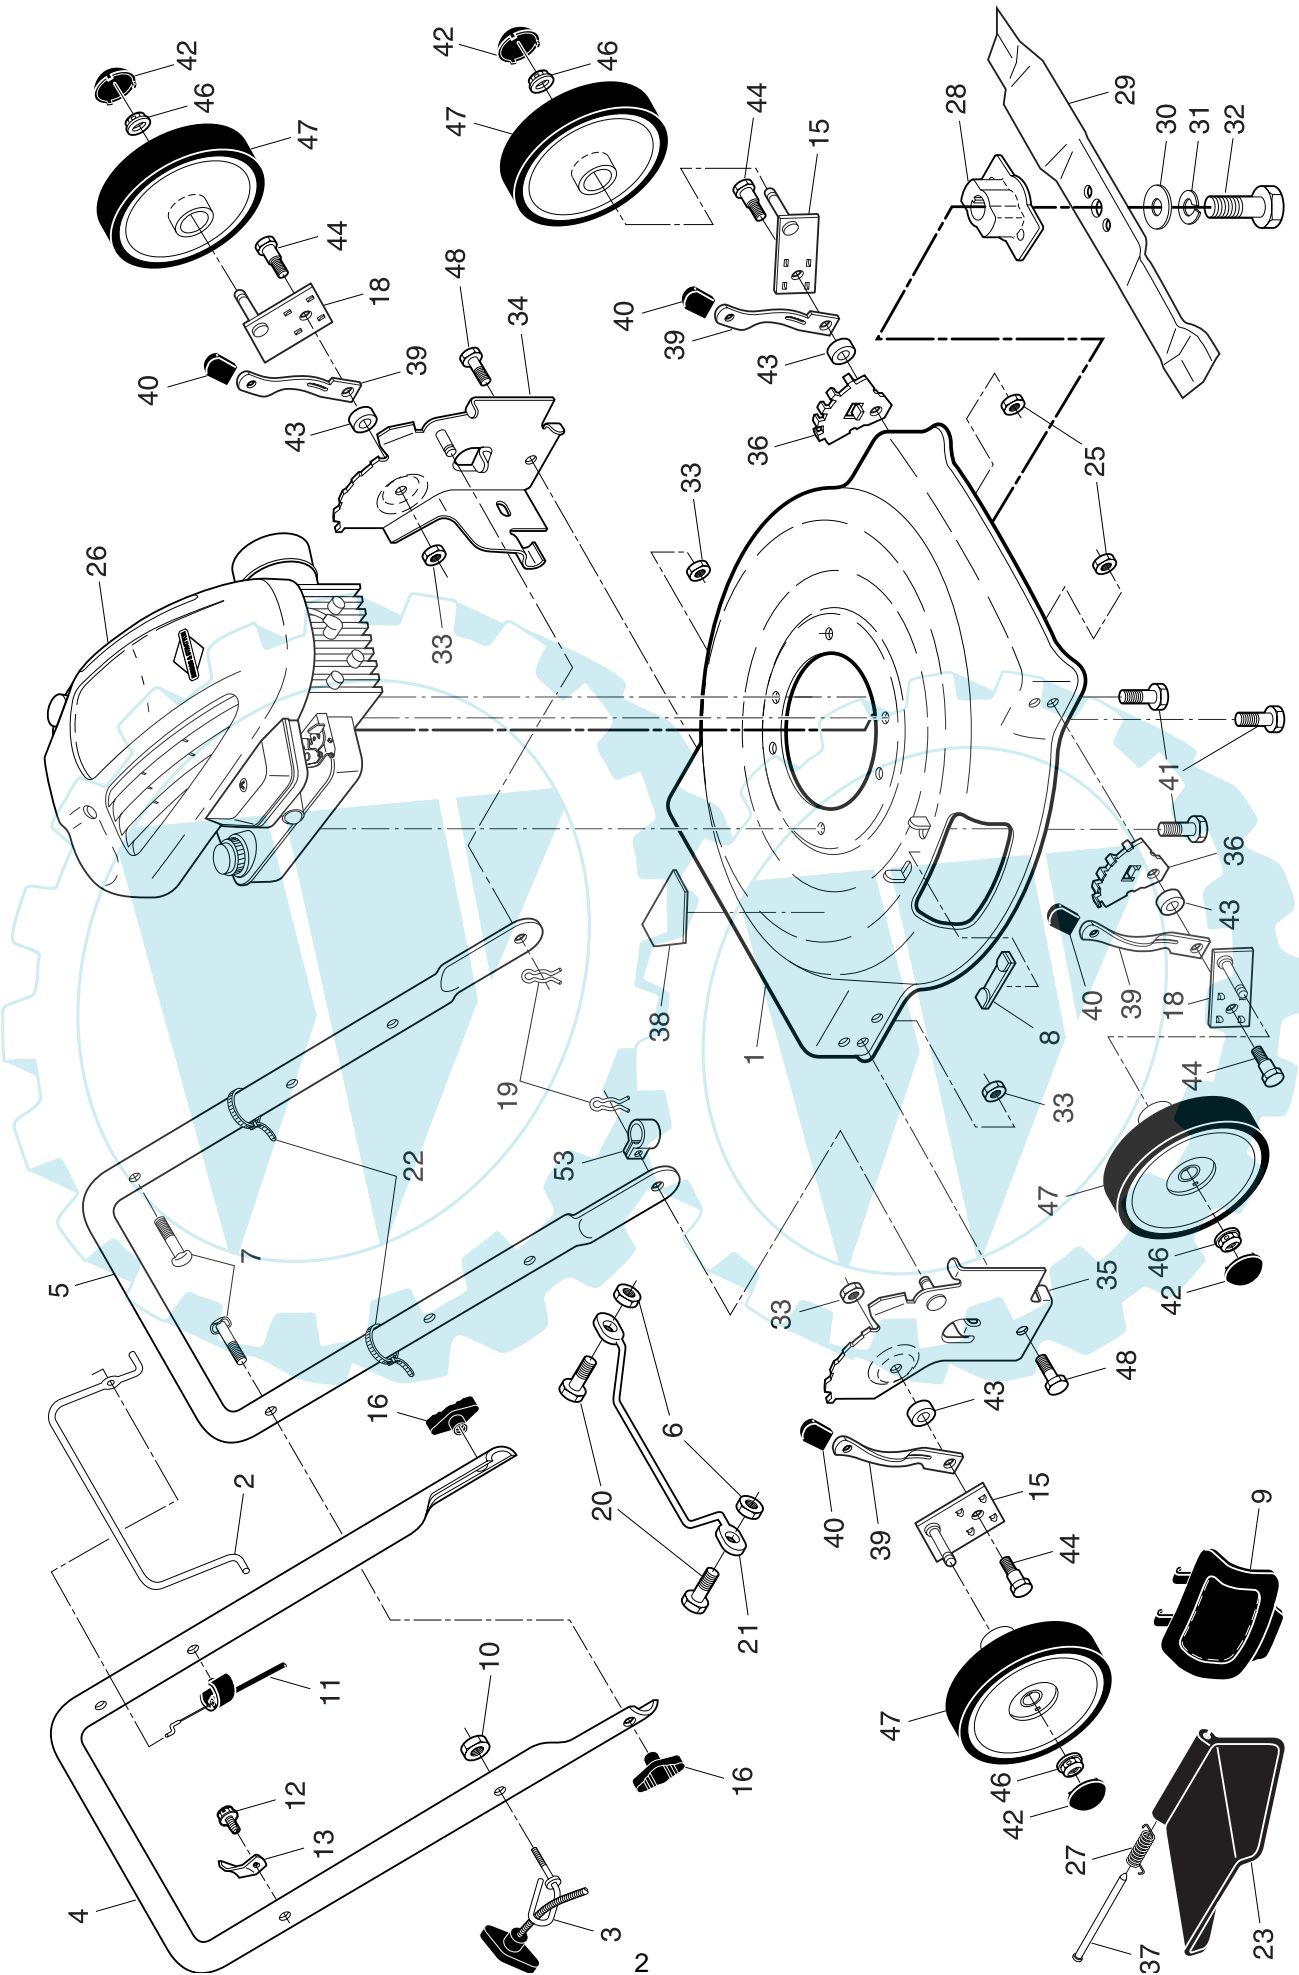

ILLUSTRATED PARTS LIST

CUSTOMER MODEL NUMBER 4556S

PRODUCT NUMBER 961 11 00-08

MFG. ID. NUMBER 96111000800

ROTARY LAWN MOWER -- CUSTOMER MODEL NUMBER 4556S (96111000800) PRODUCT NO. 961 11 00-08

ROTARY LAWN MOWER -- CUSTOMER MODEL NUMBER 4556S (96111000800) PRODUCT NO. 961 11 00-08